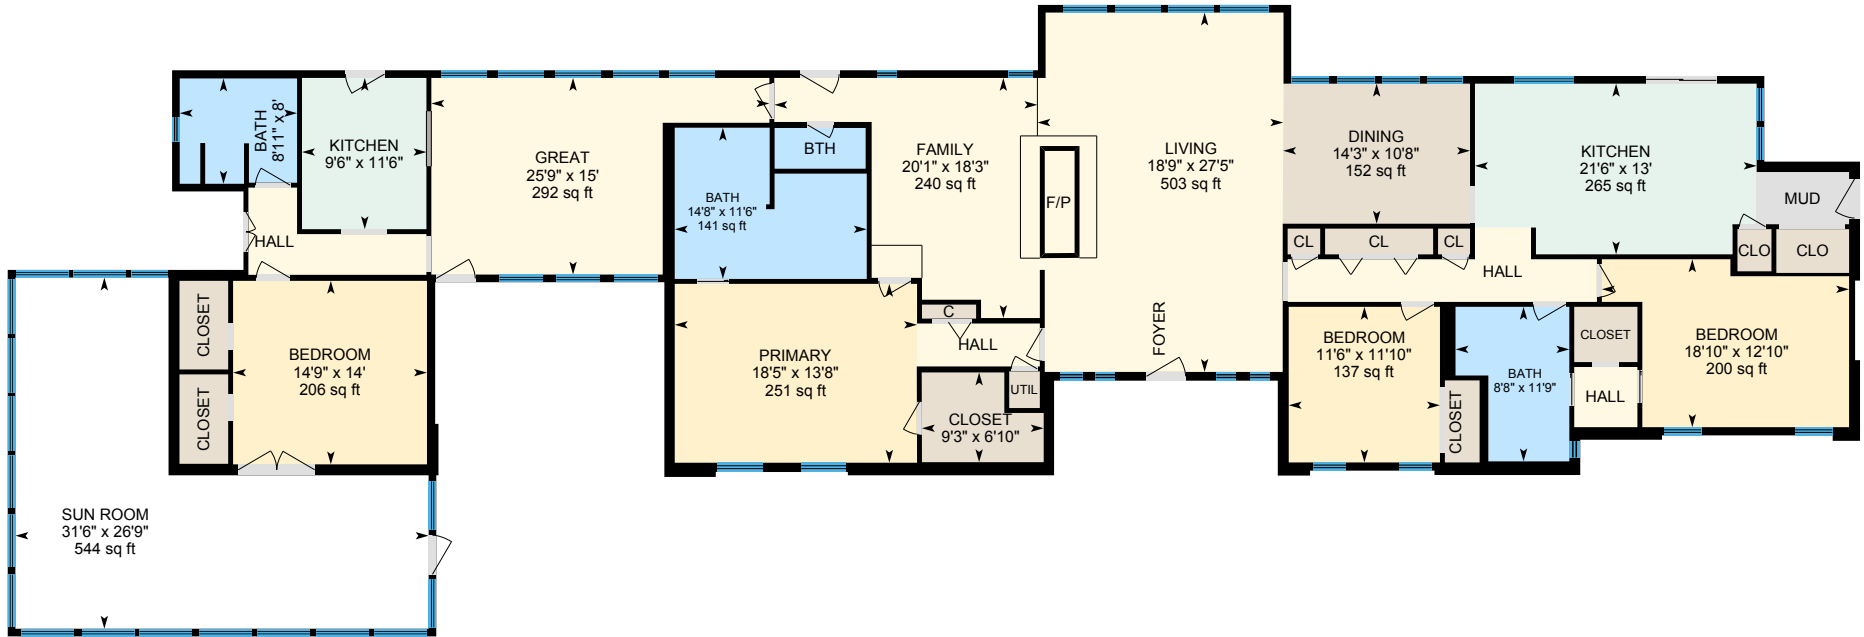

1551 FM 1466, Coupland, TX

Site Plan

0 30 60
ft

PREPARED: 2026/03/21

1551 FM 1466, Coupland, TX

Main Floor Finished Area N/A
Unfinished Area N/A

PREPARED: 2026/03/21

1551 FM 1466, Coupland, TX

Guest House Finished Area N/A
Unfinished Area N/A

PREPARED: 2026/03/21