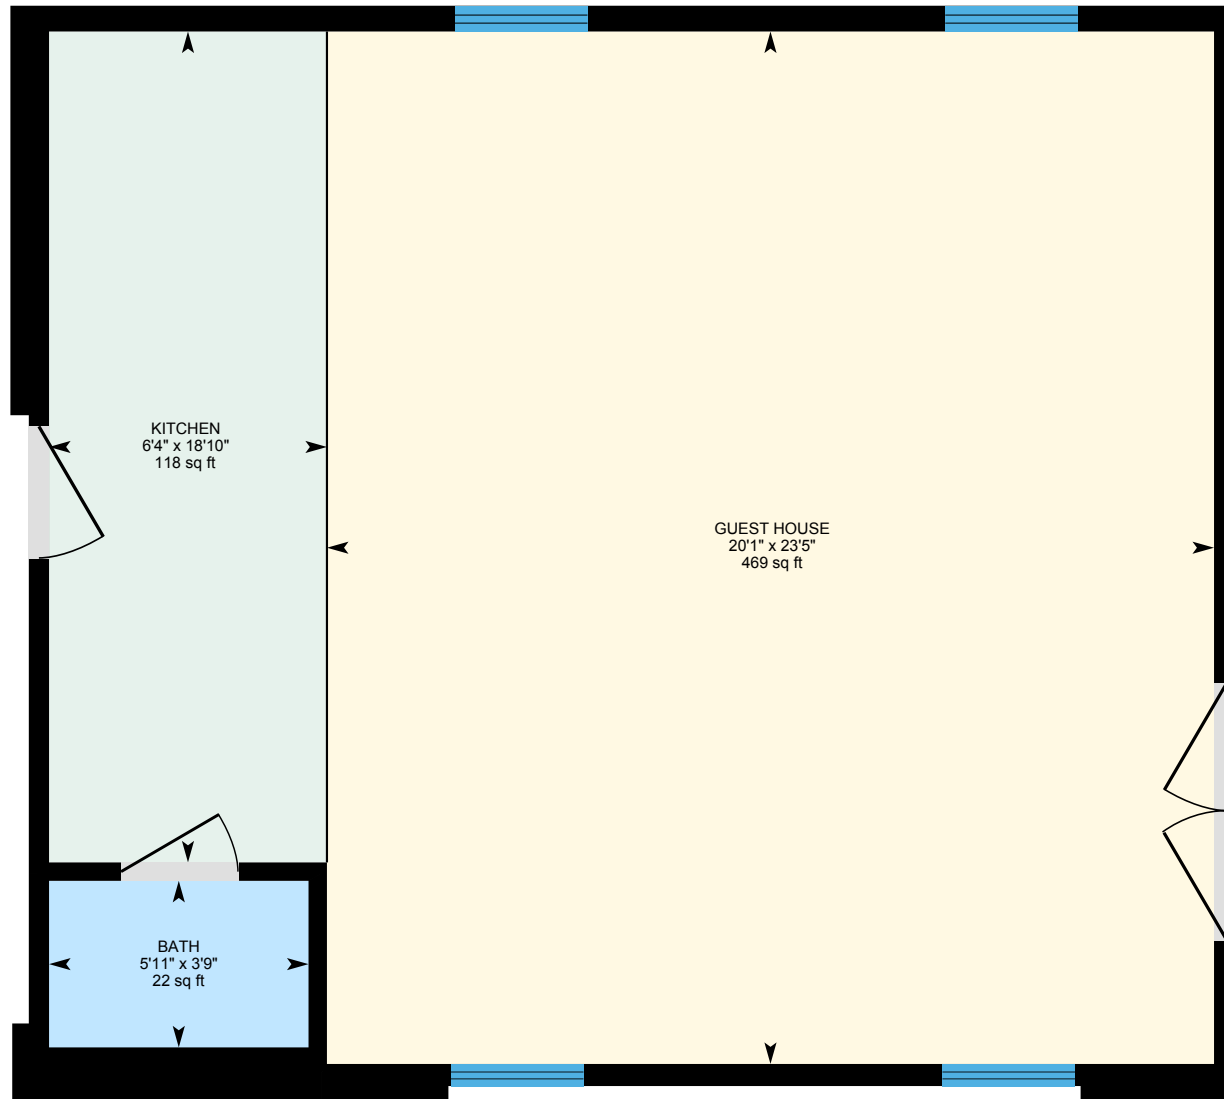

1551 FM 1466, Coupland, TX

Site Plan

0 30 60
ft

PREPARED: 2026/03/21

1551 FM 1466, Coupland, TX

Main Floor Finished Area N/A
Unfinished Area N/A

PREPARED: 2026/03/21

1551 FM 1466, Coupland, TX

Guest House Finished Area N/A
Unfinished Area N/A

PREPARED: 2026/03/21