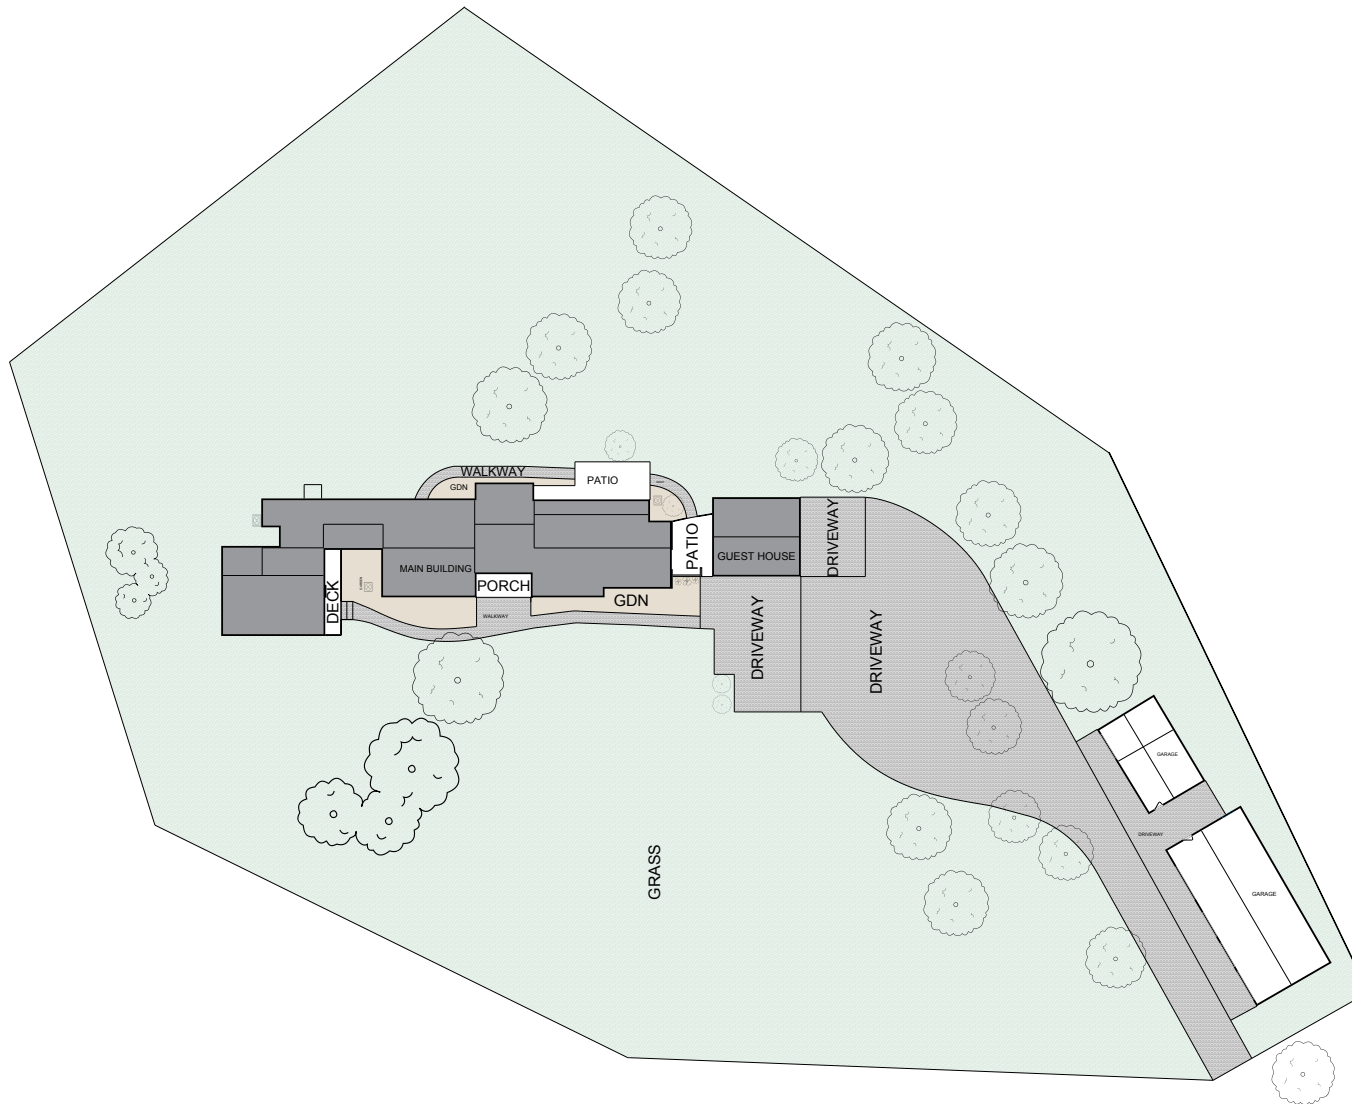

1551 FM 1466, Coupland, TX

Site Plan

0 30 60
ft

PREPARED: 2026/03/21

1551 FM 1466, Coupland, TX

Main Floor Finished Area N/A
Unfinished Area N/A

PREPARED: 2026/03/21

1551 FM 1466, Coupland, TX

Guest House Finished Area N/A
Unfinished Area N/A

PREPARED: 2026/03/21